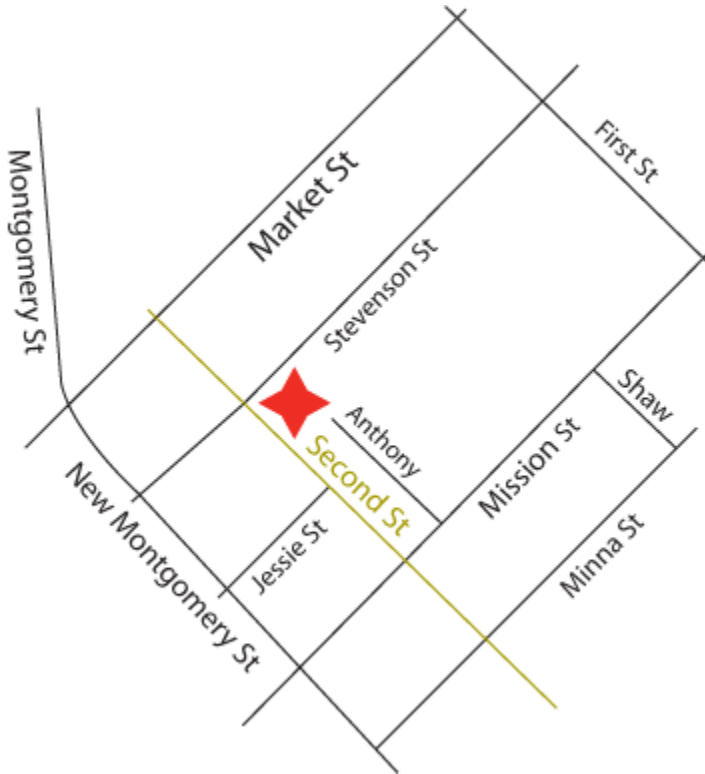

Directions to San Francisco Office:

From north:

Take 101 S toward San Francisco (bridge toll)
 Turn right onto Van Ness Ave/101 - go 0.3 miles
 Turn left onto Broadway St and through the Broadway Tunnel - go 0.8 miles
 Turn slight right onto Columbus Ave - go 0.2 miles
 Turn slight right onto Montgomery St - go 0.4 miles
 Turn sharp left onto Market St - go <0.1 miles
 Turn right onto Second St - go <0.1 miles

From south:

From 101N, take the I-280 ramp to Port of SF/Daly City - go 0.5 miles
 Bear right onto the I-280 N ramp to Port of SF - go 2.7 miles
 Take the King St exit - go 0.5 miles
 Continue on King St - go 0.5 miles
 Turn left at Second St - go 0.9 miles

From east:

From 80W, take the Fremont exit
 Turn left onto Fremont St
 Turn left at Howard St - go 0.2 miles
 Turn right at Second St - go 0.2 miles

Nearest BART Station: **Montgomery**

On-Site Parking:

The **55 Second St** parking garage is accessible via Anthony St (between First and Second Streets off of Mission). The parking garage is valet staffed and open to the general public from 7 a.m. to 7 p.m. Monday through Friday.

Nearest Garages and Street Lots:

- **555 Market St:** parking entrance at 68 Stevenson, between First and Second Streets
- **525 Market St:** parking entrance at 60 Stevenson, between First and Second Streets
- **Shaw Alley Garage:** parking entrance through Shaw Alley, between First and Second Streets off of Mission
- **Bridge Terminal Garage:** valet parking entrance at 150 First St (through Shaw Alley off Mission)